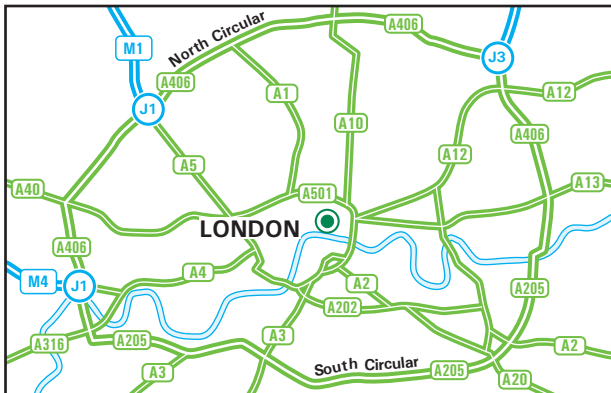

Third Floor, 24 Chiswell Street
London EC1Y 4YX

Tel: 033012 41399 Fax: 020 7382 1821

enquiries@krestonreeves.com
www.krestonreeves.com

**By Underground
Liverpool Street**

- Liverpool Street is on the Central, Metropolitan, Circle and Hammersmith & City Lines.
 - At the station, exit onto Liverpool Street.
 - At the T-junction with Blomfield St and Eldon St turn right and follow the road around to the left.
 - At the junction with Moorgate turn right onto Finsbury Pavement.
 - Turn left onto Chiswell Street.
 - We are situated on the right hand side
- Moorgate**
- Moorgate is on the Northern, Metropolitan, Circle and Hammersmith & City Lines.
 - Exit Moorgate from the main entrance and turn left onto Moorgate, continue onto Finsbury Pavement.
 - Take the second left onto Chiswell Street.
 - We are situated on the right hand side.

By Rail

- Moorgate is the nearest mainline station and is served by First Capital Connect.
- Liverpool Street is also within easy reach and is served by Great Eastern Main Line and West Anglia Main Line..

- Nearest car park: NCP Finsbury Square.
- Please note: We are situated within the Congestion Charge Zone.