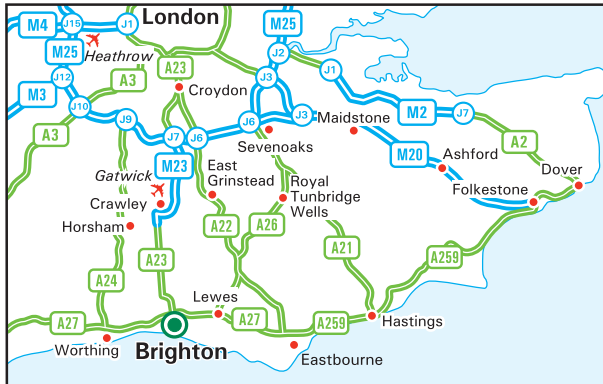

**By car from the A23 southbound**

- Follow the A23 southbound towards Brighton.
- After passing the Brighton Pylons, pass under the A27 and at the roundabout take the second exit, continuing on the A23 (London Road), following signs for Brighton town centre.
- Continue onto Preston Road, pass Preston Park on the left and turn left joining the one way system.
- Turn right onto Beaconsfield Road and at the Preston Circus junction turn left onto Viaduct Rd.
- Turn right onto Ditchling Rd (A23). Follow one way system onto Richmond Pl and then Grand Parade.
- Pass Victoria Gardens and the join Church Street, just before the Royal Pavilion.
- We are located on the corner of Church St & Jubilee St (see inset)

**By car from the A27**

- Leave the A27 at the junction with the A23 and join the A23 towards Brighton.
- Continue onto Preston Road, pass Preston Park on the left and turn left joining the one way system.
- Turn right onto Beaconsfield Road and continue to Preston Circus - follow directions above From A23

**Car Park P**

- Nearest NCP car park is on Church Street (see inset map).

**By Train**

- Brighton railway station is a 10-minute walk away.
- There are fast, regular services into Brighton from London (journey time 52 minutes from Victoria or 56 minutes from London Bridge)